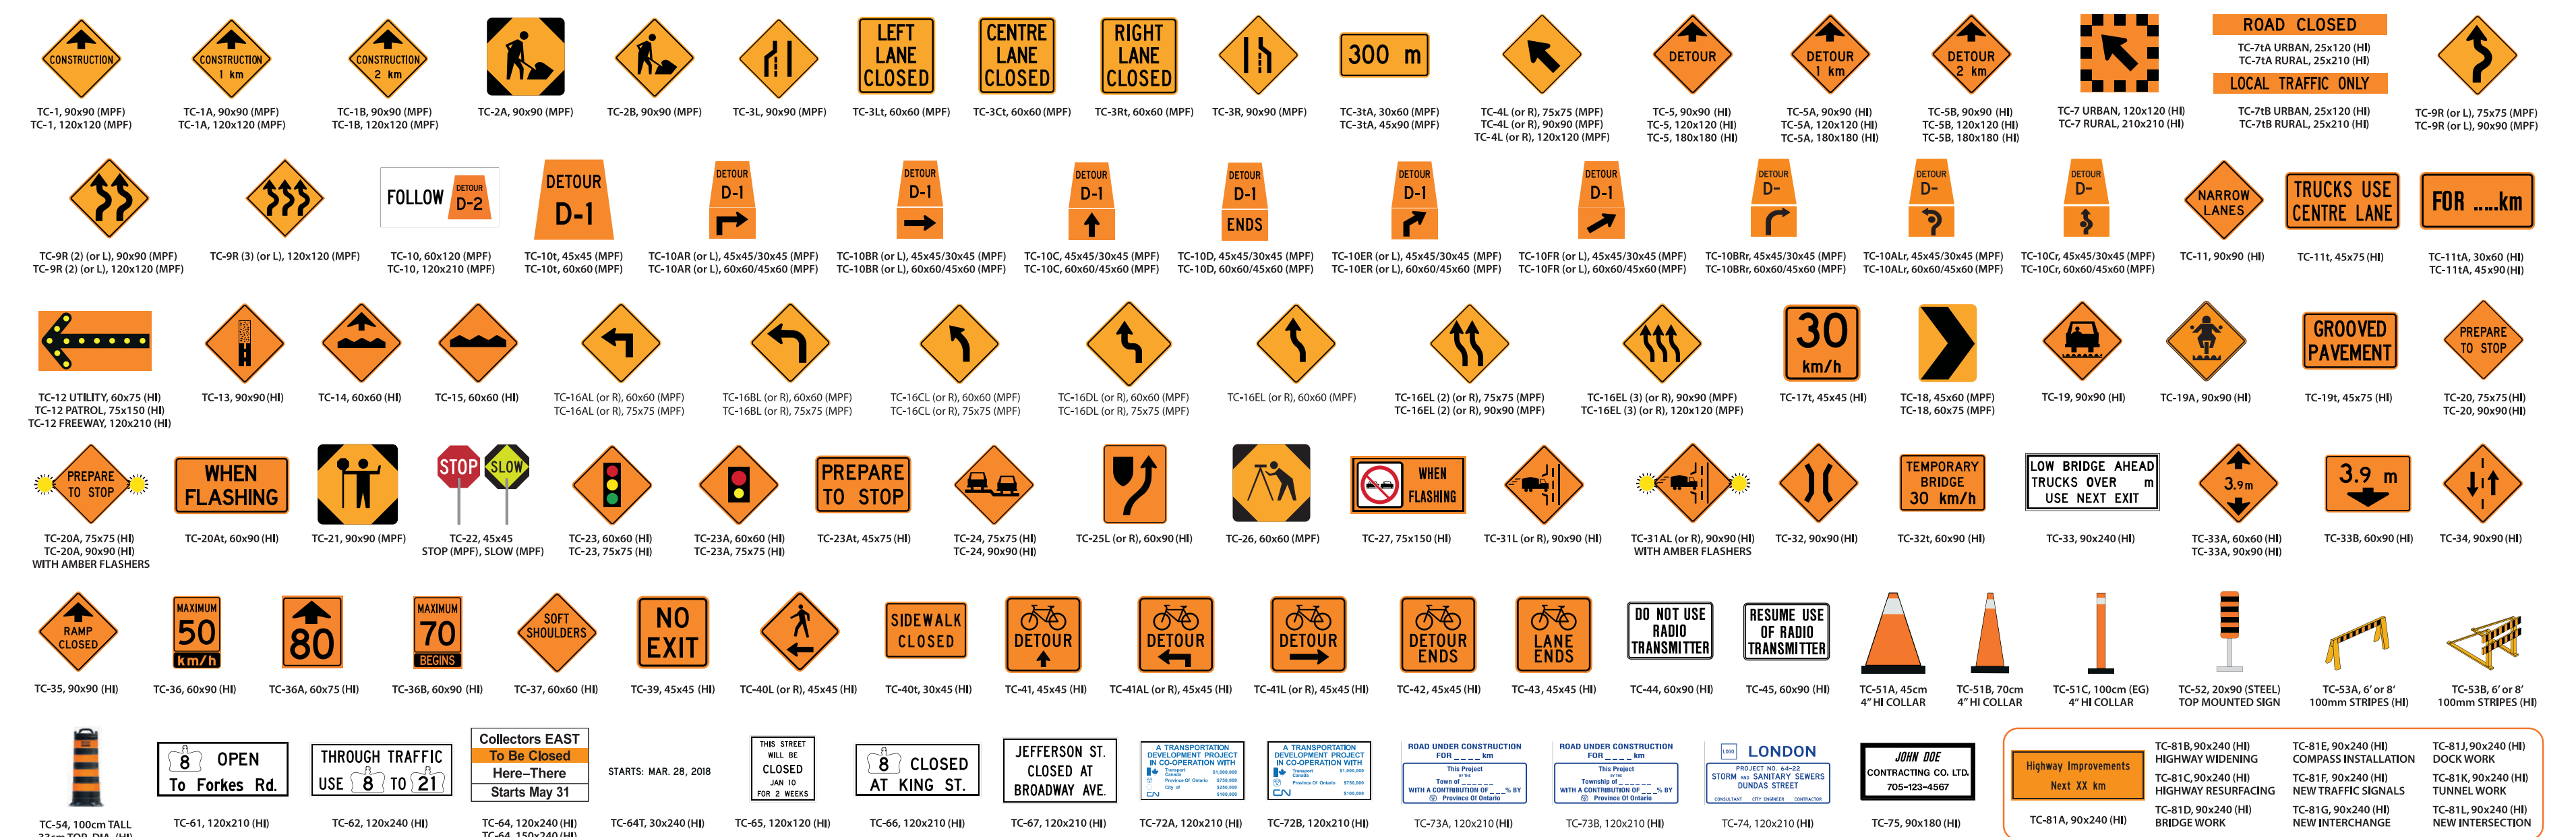

Regulatory

Warning

Temporary Conditions

Minimum Sign Reflectivity Legend table with columns for sign type (EG, HL, MP, TV) and reflectivity requirements.