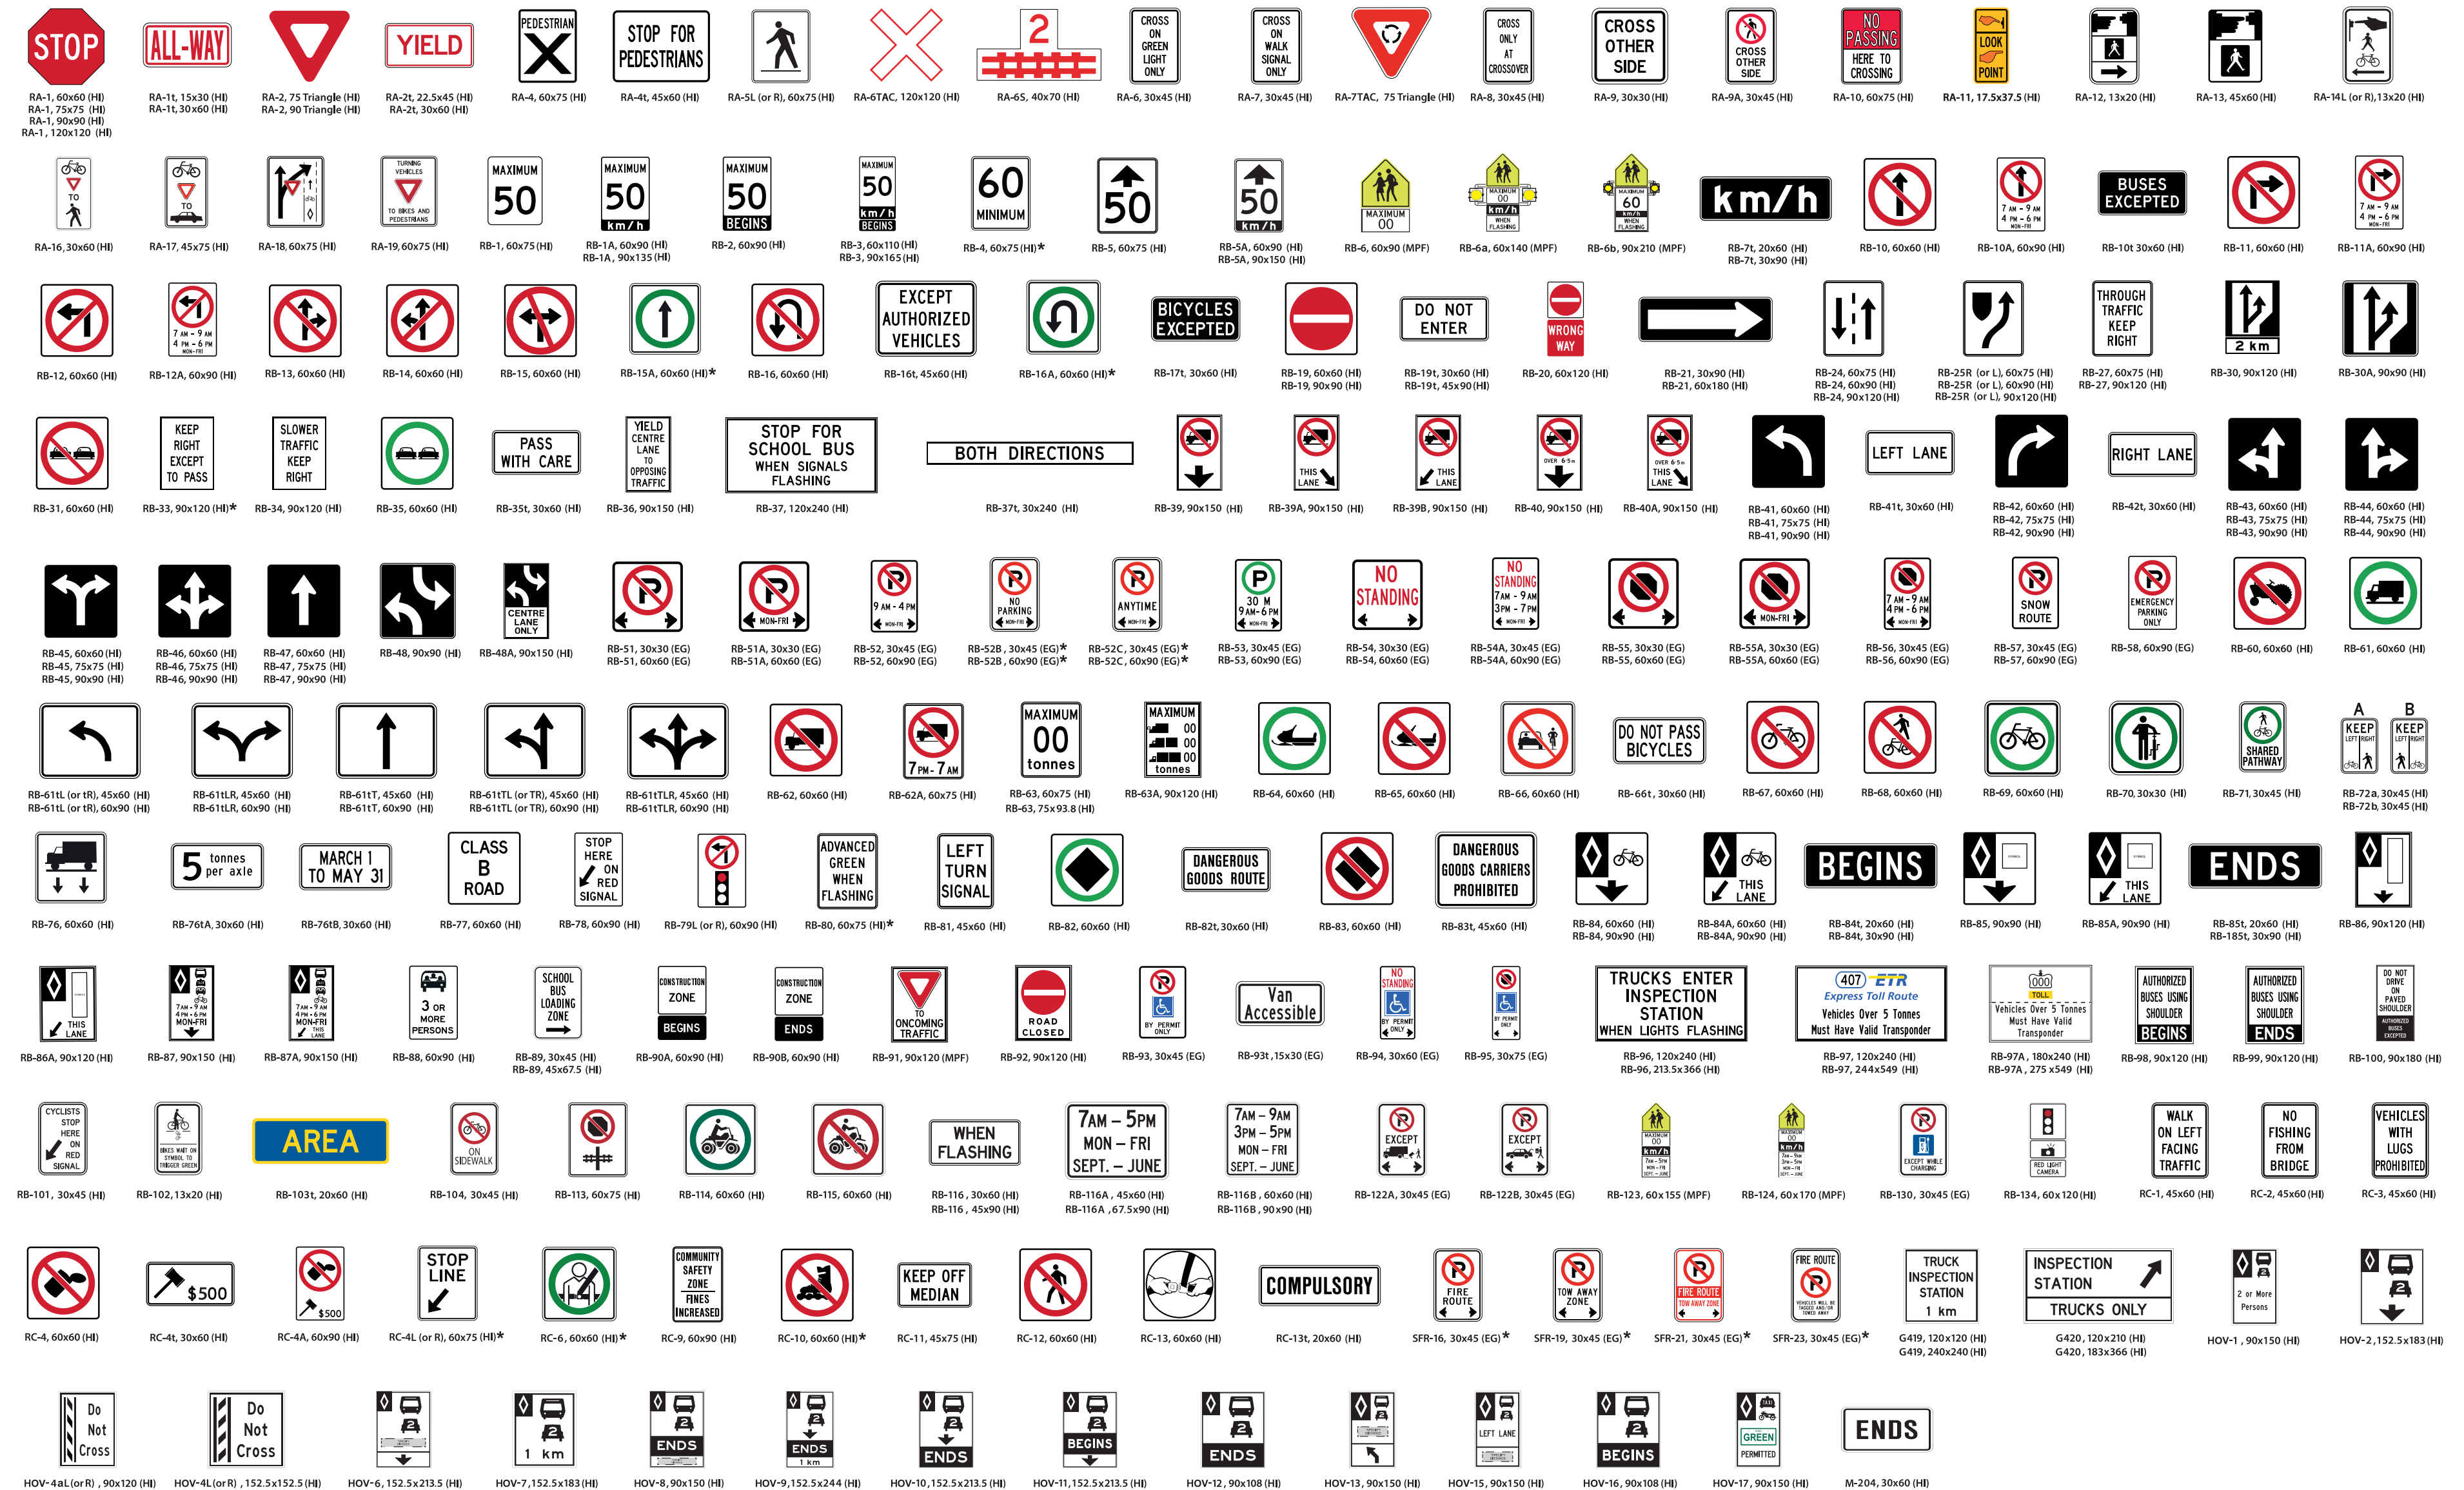

Regulatory

Warning

Temporary Conditions

Minimum Sign Reflectivity Legend table with columns for sign type (EG, HL, MP, TV) and reflectivity requirements.